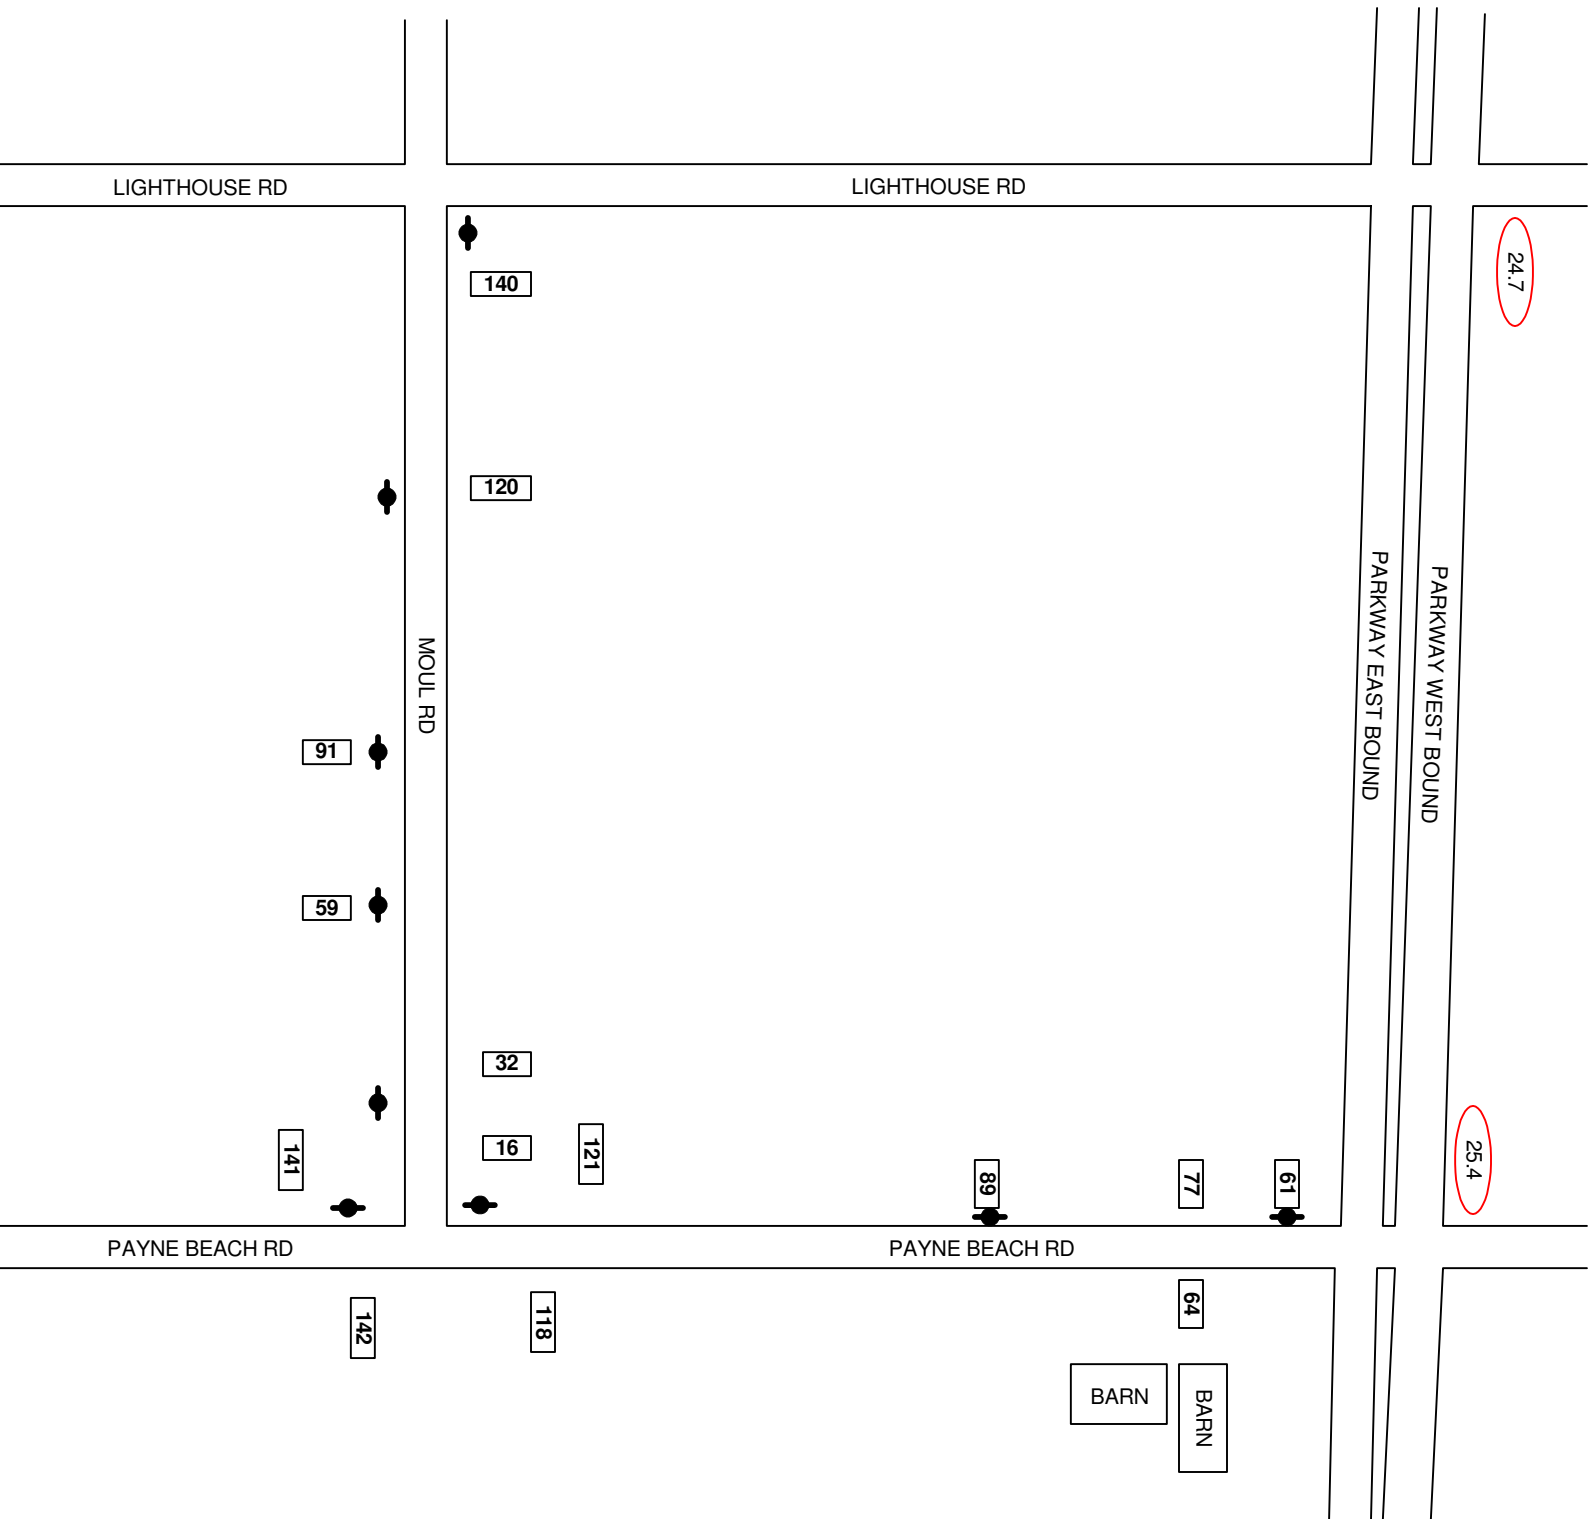

BOX
123

6/21/04

LIGHTHOUSE RD

LIGHTHOUSE RD

MOUL RD

PARKWAY EAST BOUND

PARKWAY WEST BOUND

PAYNE BEACH RD

PAYNE BEACH RD

140

120

91

59

141

32

16

121

89

77

61

142

118

64

BARN