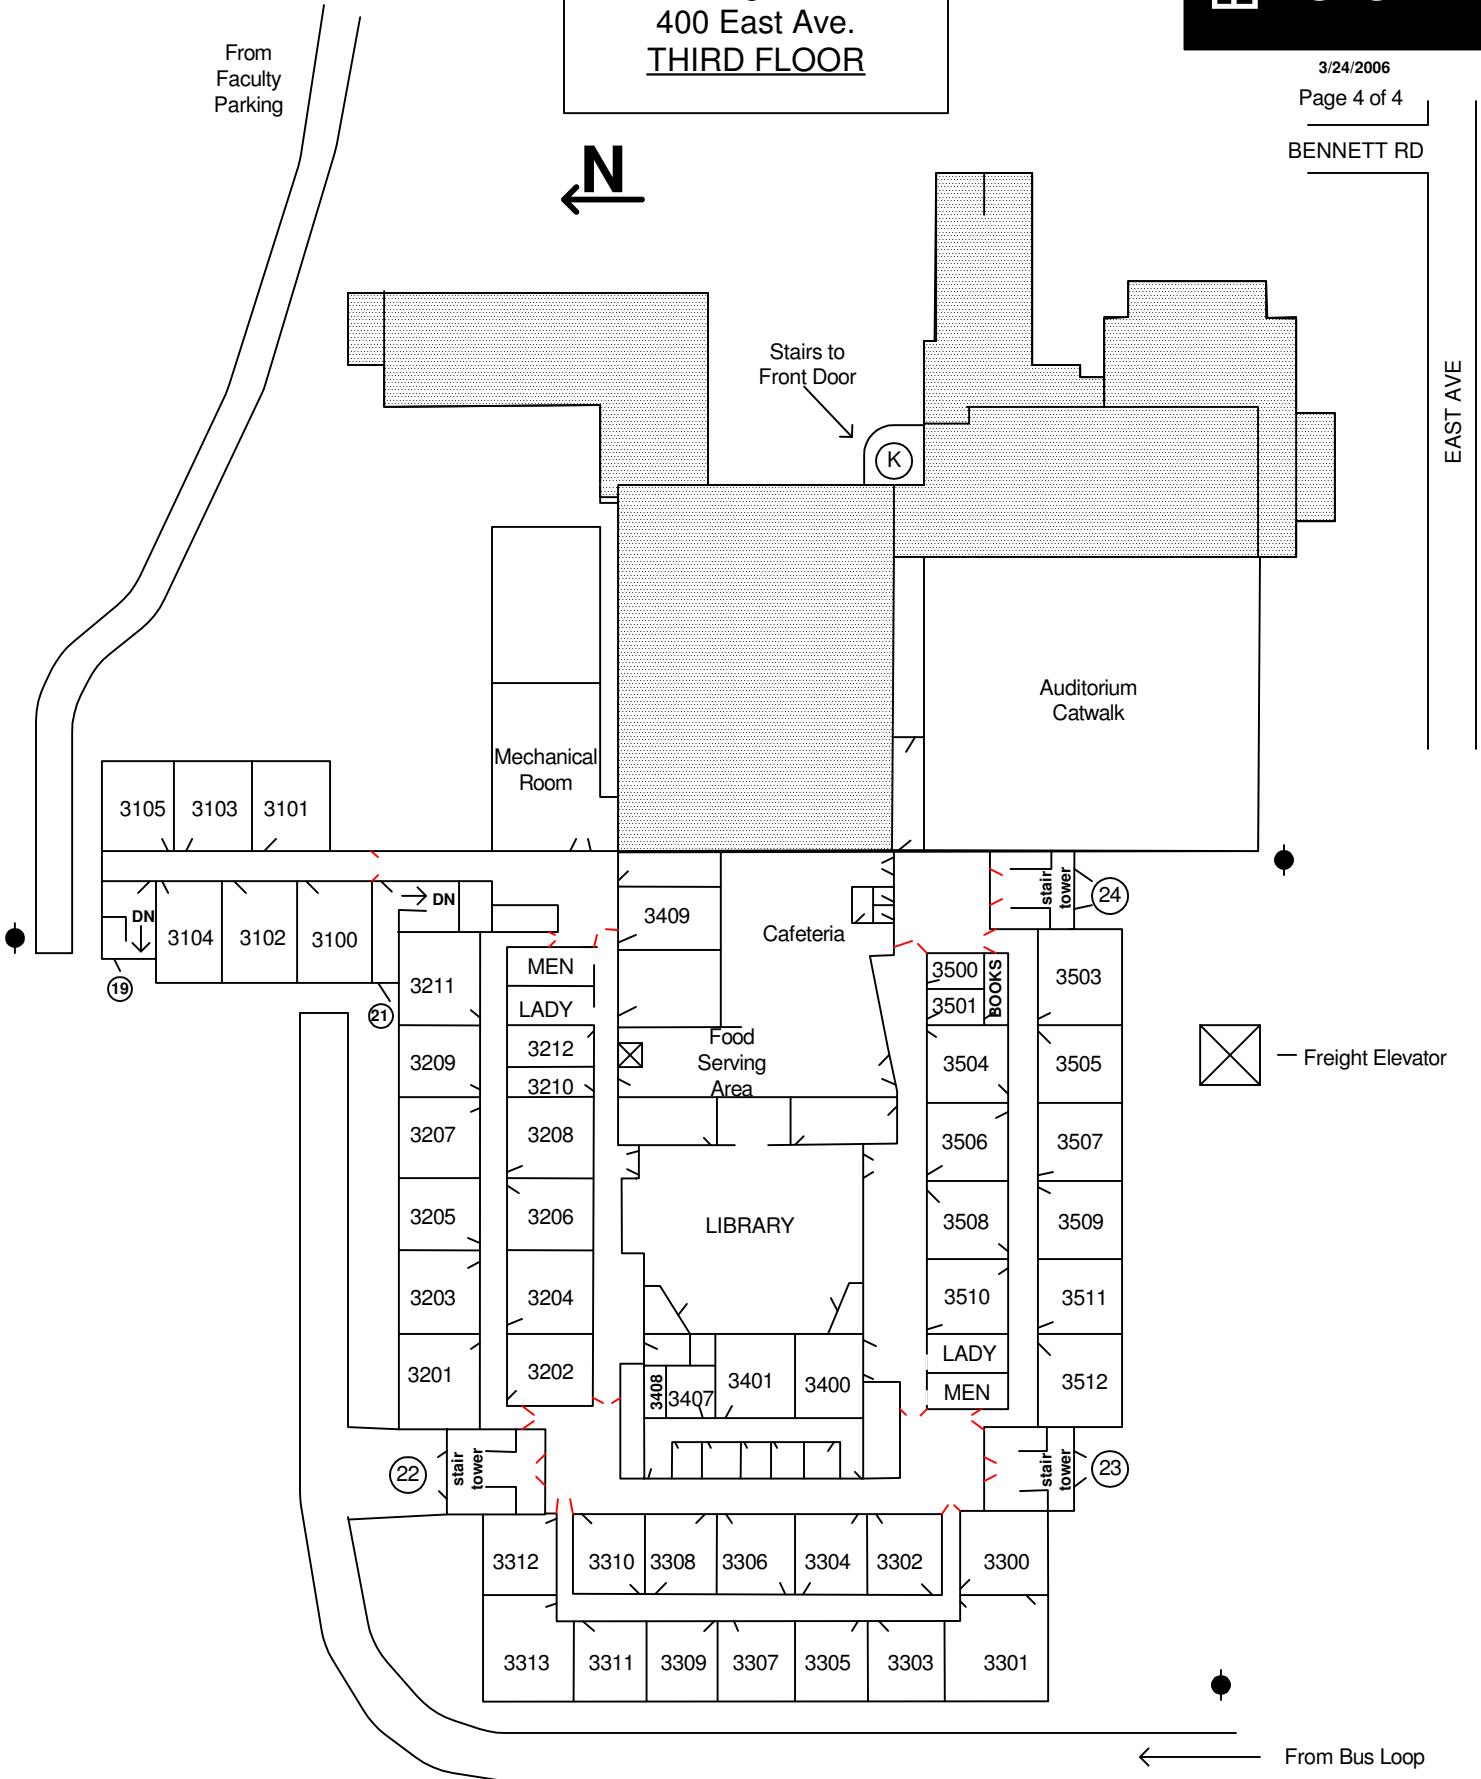

Hilton High School  
400 East Ave.  
THIRD FLOOR

BENNETT RD

EAST AVE

From Faculty Parking

Stairs to Front Door

(K)

Auditorium Catwalk

Mechanical Room

3105 3103 3101

3104 3102 3100

3409

Cafeteria

3500 BOOKS 3501

3503

3211

MEN

LADY

Food Serving Area

3504

3505

(21)

3209

3212

3210