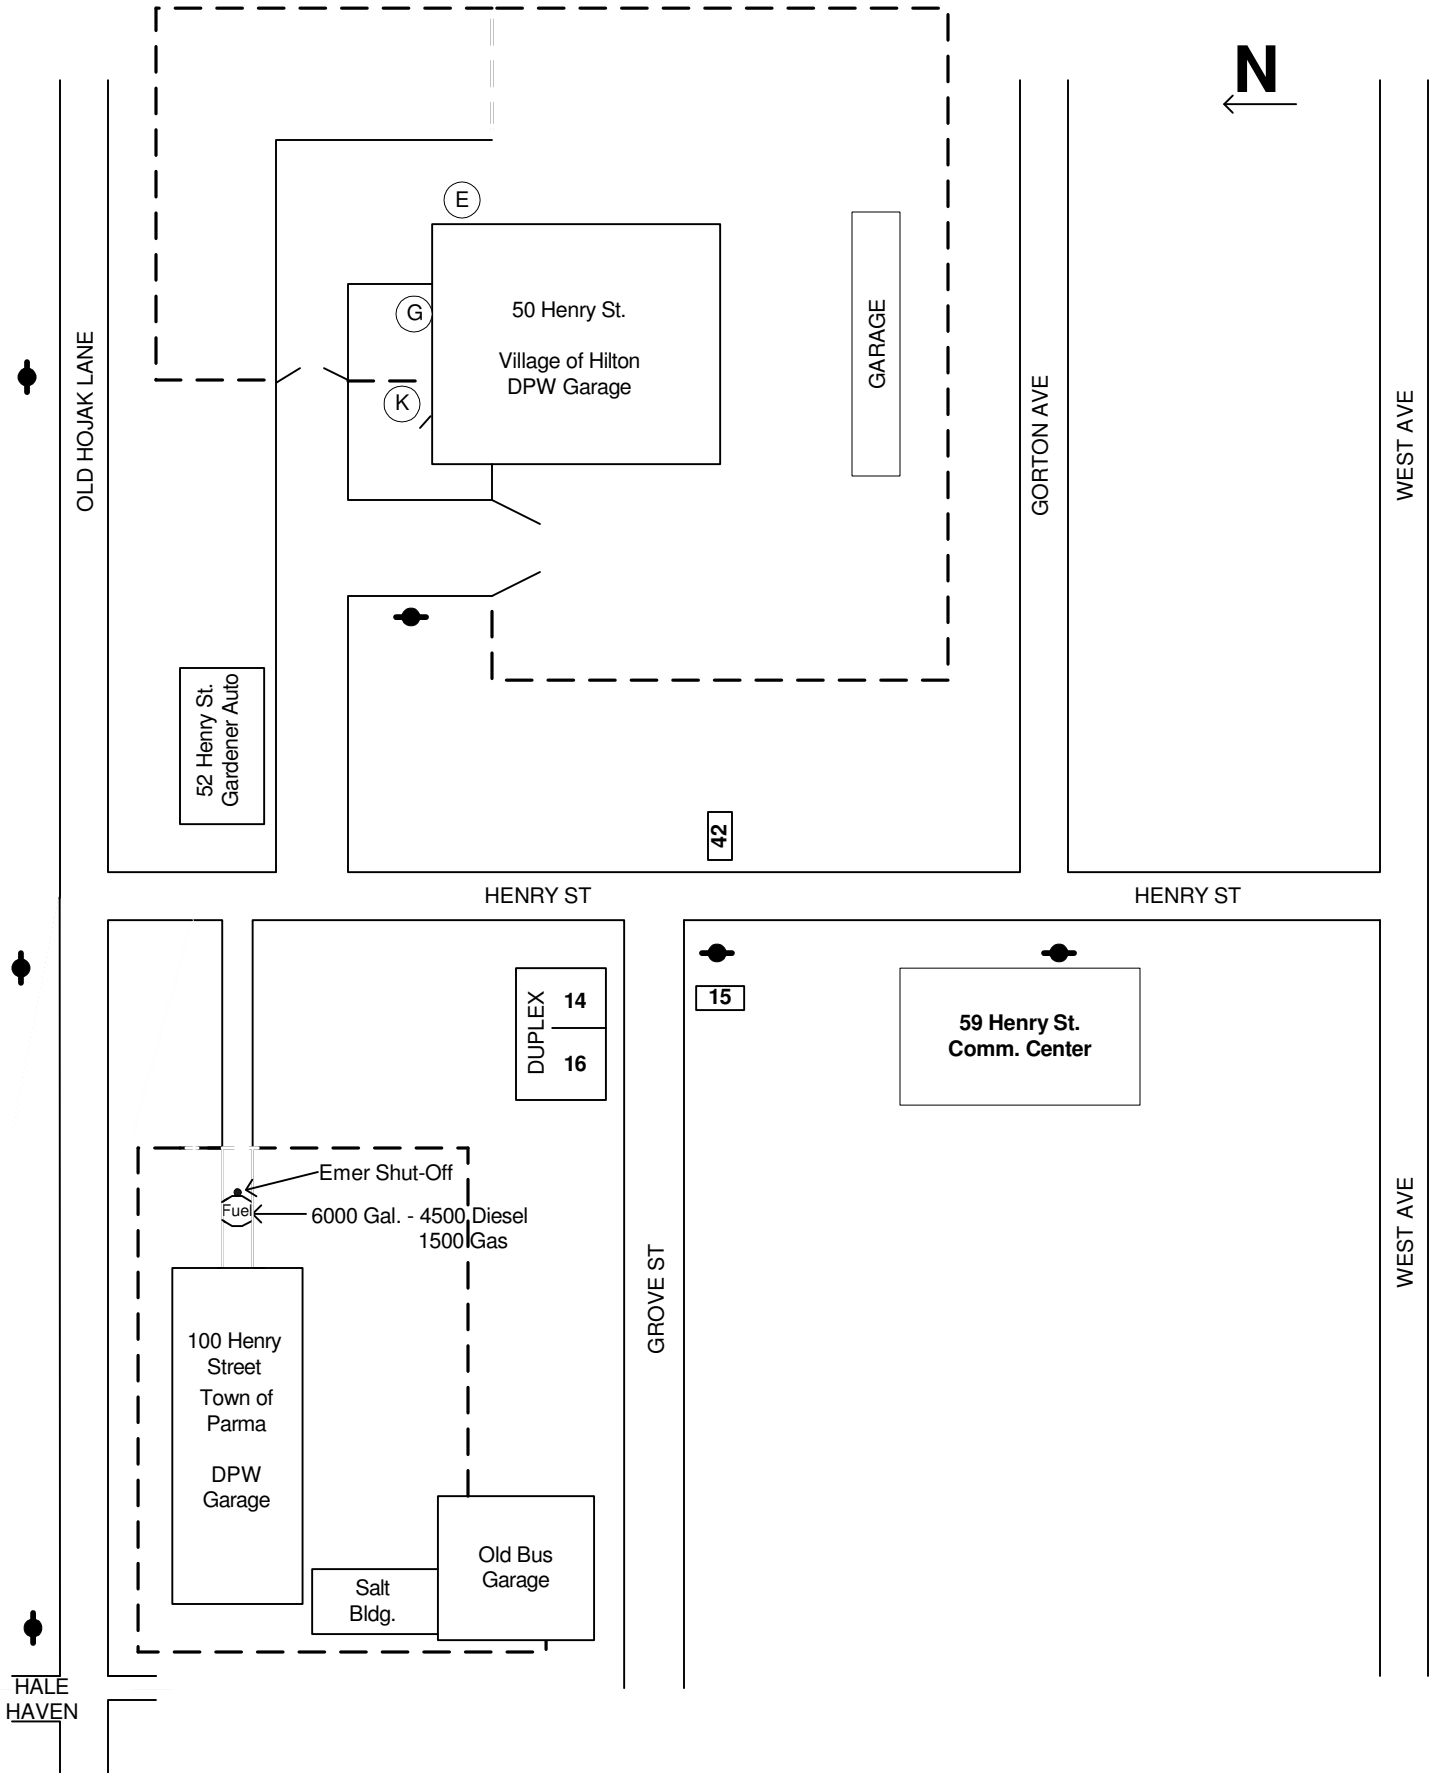

Village DPW Garage- 50
Parma Highway Garage- 100
Gardener Auto- 52

BOX 621

3/24/2006

OLD HOJAK LANE

52 Henry St.
Gardener Auto

(E)
(G)
(K)
50 Henry St.
Village of Hilton
DPW Garage

GARAGE

GORTON AVE

WEST AVE

42

HENRY ST

HENRY ST

DUPLEX
14
16

15

59 Henry St.
Comm. Center

Fuel
Emer Shut-Off
6000 Gal. - 4500 Diesel
1500 Gas

100 Henry Street
Town of Parma
DPW Garage

Salt Bldg.

Old Bus Garage

GROVE ST

WEST AVE

HALE HAVEN